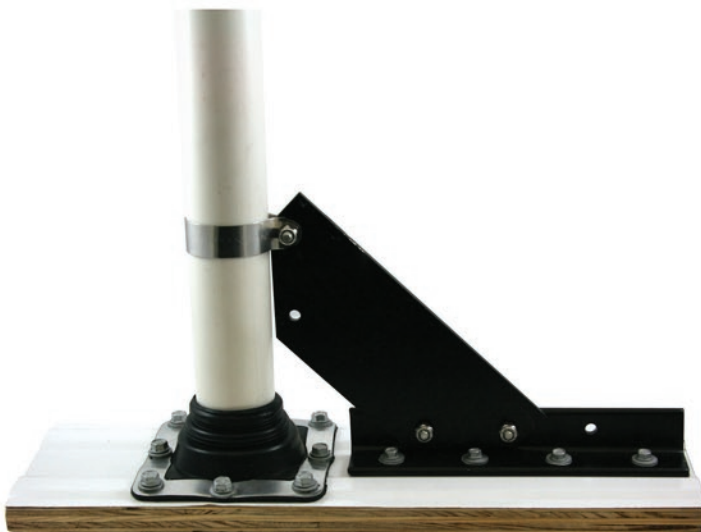

# VentSaver FB-151

Vent Pipe Protection. Cricket Eliminator.

1 (800) 766-5291  
(717) 697-1900

[metalroofsnowguards.com](http://metalroofsnowguards.com)

The smaller of two models. This product adds support and strength to your vent pipes, chimneys or masts while the innovative fin design cuts through and assists in the shedding of snow and ice from your roof. Installation is quick and easy. The VentSaver FB-151 series is made from non-corrosive powder-coated aluminum and a stainless steel strap. Includes stainless steel nuts, bolts and heavy duty 1 1/2" lag screws. The FB-151 series will fit any roof pitch and pipe sizes from 1" to 4" in diameter and provides a 7"-8" standing profile of protection.

Not to be installed on roofs subjected to the impact of snow and ice dropping from unprotected upper roof areas.