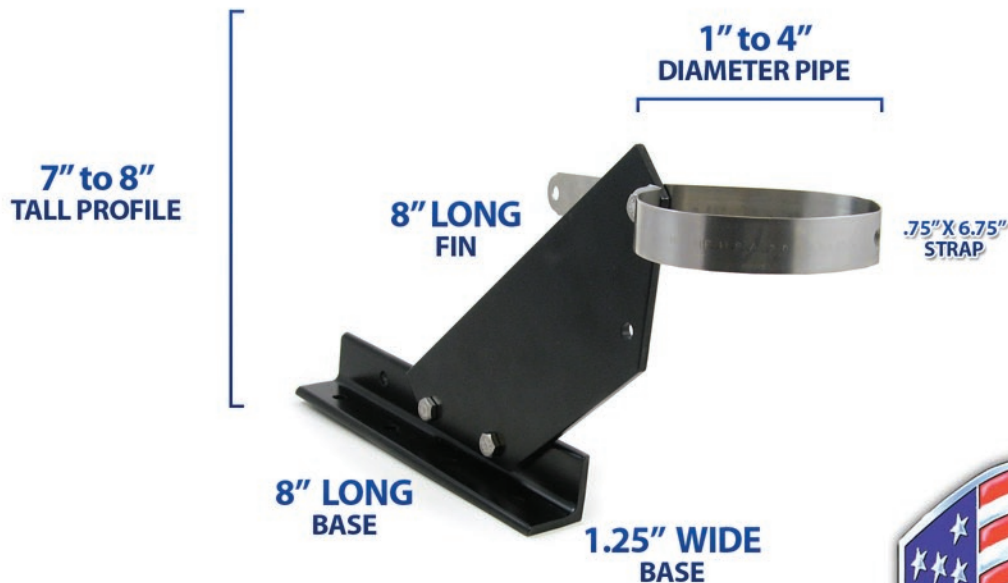

# VentSaver FB-151

Vent Pipe Protection. Cricket Eliminator.

1 (800) 766-5291  
(717) 697-1900

[metalroofsnowguards.com](http://metalroofsnowguards.com)

The smaller of two models. This product adds support and strength to your vent pipes, chimneys or masts while the innovative fin design cuts through and assists in the shedding of snow and ice from your roof. Installation is quick and easy. The VentSaver FB-151 series is made from non-corrosive powder-coated aluminum and a stainless steel strap. Includes stainless steel nuts, bolts and heavy duty 1 1/2" lag screws. The FB-151 series will fit any roof pitch and pipe sizes from 1" to 4" in diameter and provides a 7"-8" standing profile of protection.

Not to be installed on roofs subjected to the impact of snow and ice dropping from unprotected upper roof areas.